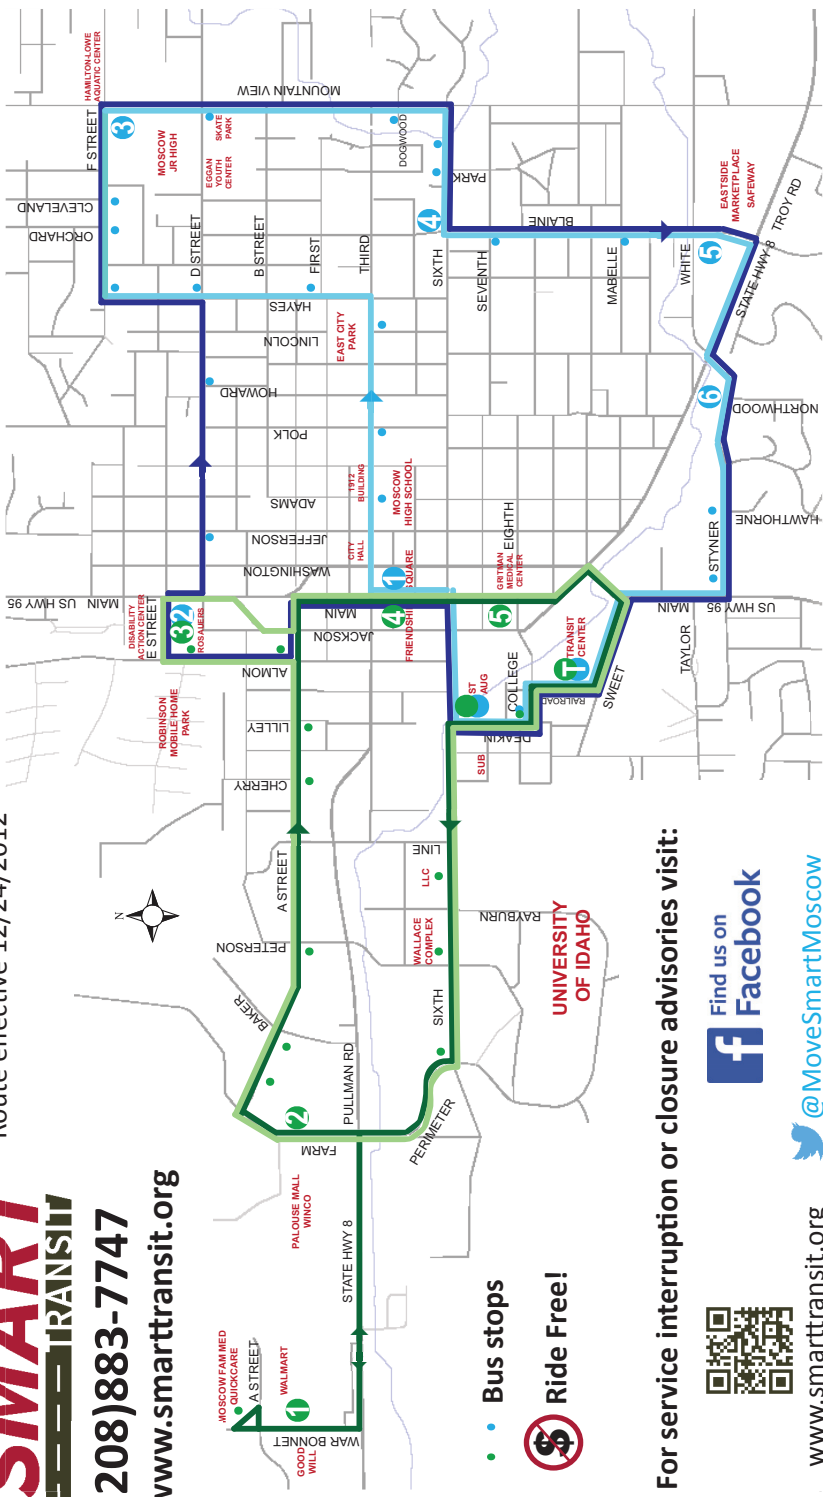

Find us on Facebook

@MoveSmartMoscow

www.smarttransit.org

WEST ROUTE (Green)

Transit Center	Walmart	Winco	Rosauers	Friendship Square	Gritman	Transit Center Arrival
T	1	2	3	4	5	T
6:40	---	6:45	6:51	6:54	6:55	7:00 AM
7:10	---	7:15	7:21	7:24	7:25	7:30
7:40	---	7:45	7:51	7:54	7:55	8:00
8:10	---	8:15	8:21	8:24	8:25	8:30
8:40	8:47	8:52	---	8:57	8:58	9:00
9:10	---	9:15	9:21	9:24	9:25	9:30
9:40	9:47	9:52	---	9:57	9:58	10:00
10:10	---	10:15	10:21	10:24	10:25	10:30
10:40	10:47	10:52	---	10:57	10:58	11:00
11:10	---	11:15	11:21	11:24	11:25	11:30
11:40	11:47	11:52	---	11:57	11:58	12:00 PM
12:10	---	12:15	12:21	12:24	12:25	12:30
12:40	12:47	12:52	---	12:57	12:58	1:00
1:10	---	1:15	1:21	1:24	1:25	1:30
1:40	1:47	1:52	---	1:57	1:58	2:00
2:10	---	2:15	2:21	2:24	2:25	2:30
2:40	2:47	2:52	---	2:57	2:58	3:00
3:10	---	3:15	3:21	3:24	3:25	3:30
3:40	3:47	3:52	---	3:57	3:58	4:00
4:10	---	4:15	4:21	4:24	4:25	4:30
4:40	4:47	4:52	---	4:57	4:58	5:00
5:10	---	5:15	5:21	5:24	5:25	5:30
5:40	5:47	5:52	---	5:57	5:58	6:00